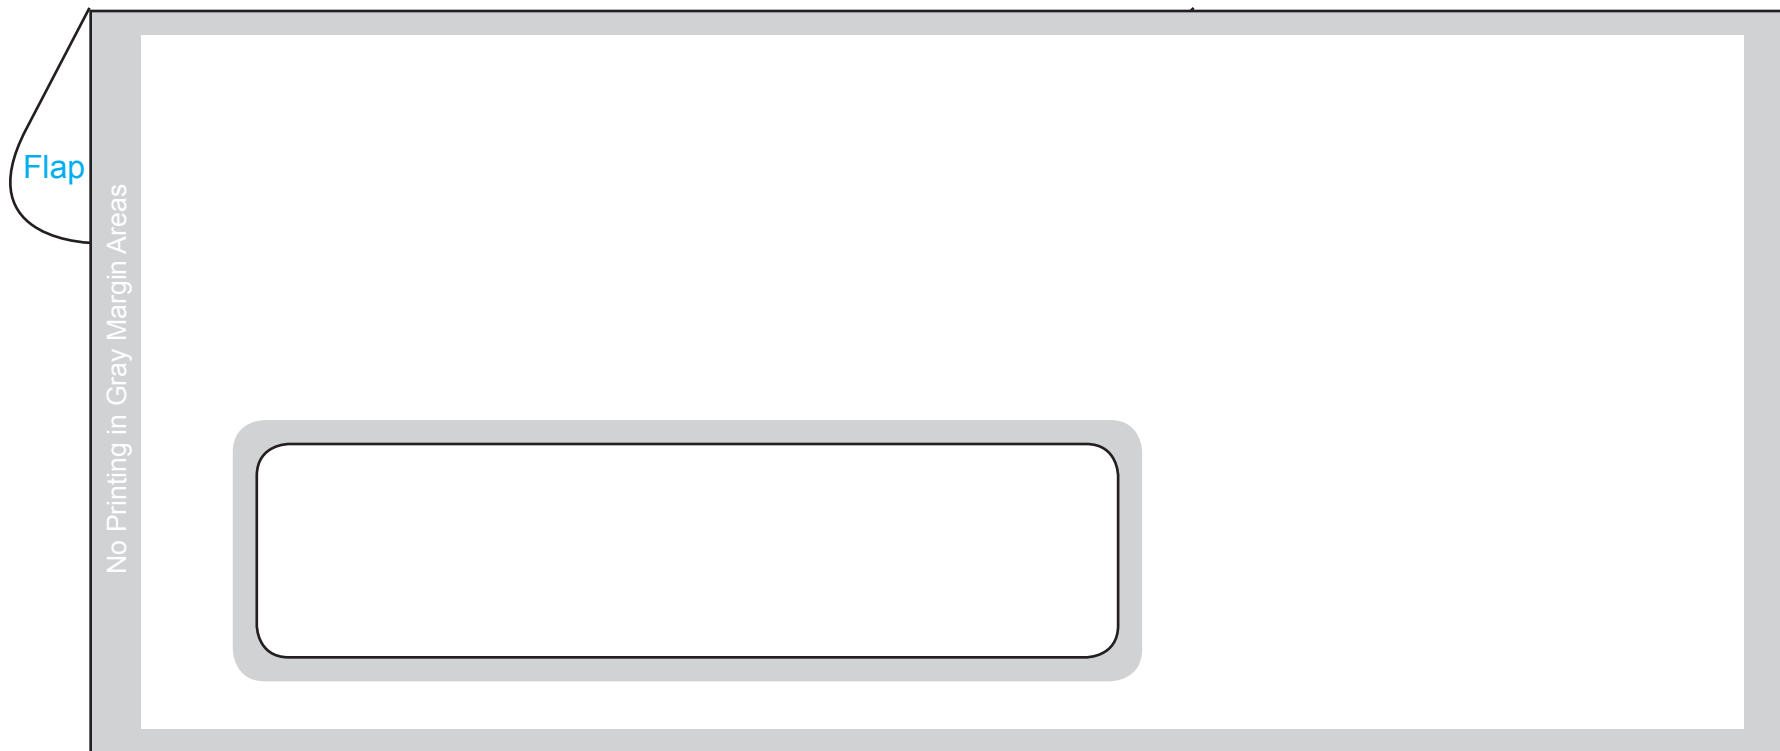

No. 9 Window Envelope

Size 8-7/8 x 5-7/8

No Printing in Gray Margin Areas

Margins 1/4" Right and Left 1/8" Top and Bottom (in landscape orientation opposite for portrait)

Window Size: 4-1/2 x 1-1/8 Window Position: 7/8" From Left Edge, 1/2" From Bottom Edge

No Printing 1/8" Around Window

Econo Envelope
800-325-0476
866-961-4488 FAX
orders@econoenvelope.com
www.econoenvelope.com